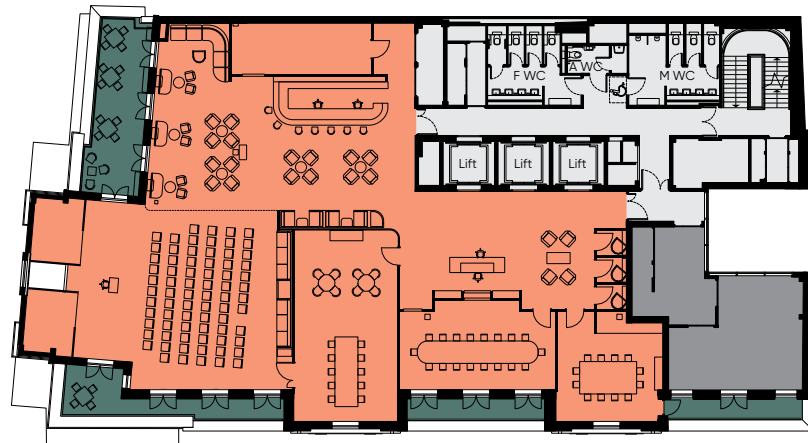

The Orchard – Layouts to suit every need

Terraces 635 sq.ft. 59 sq.m.

Clubspace Event

Dining Event 1

Dining Event 2

■ Terrace ■ Office ■ Core Areas ■ Plant