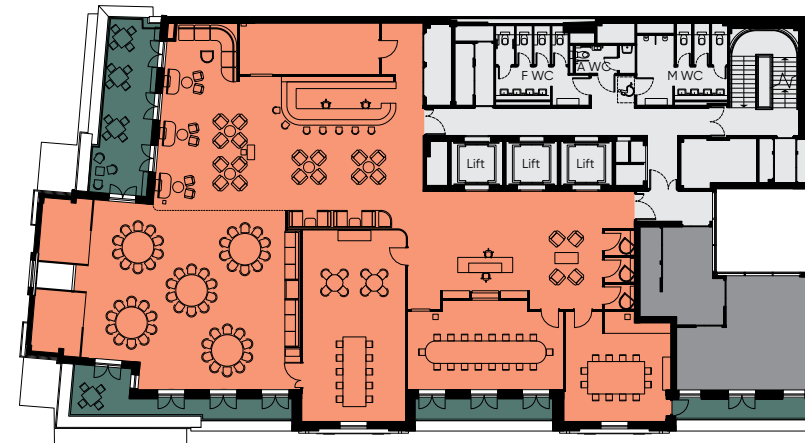

The Orchard – Layouts to suit every need

Terraces 635 sq.ft. 59 sq.m.

Clubspace Event

Dining Event 1

Dining Event 2

■ Terrace ■ Office ■ Core Areas ■ Plant