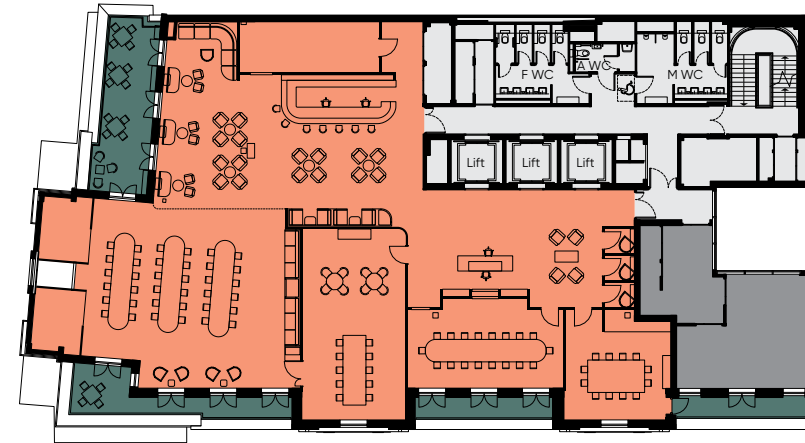

The Orchard – Layouts to suit every need

Terraces 635 sq.ft. 59 sq.m.

Clubspace Event

Dining Event 1

Dining Event 2

■ Terrace ■ Office ■ Core Areas ■ Plant