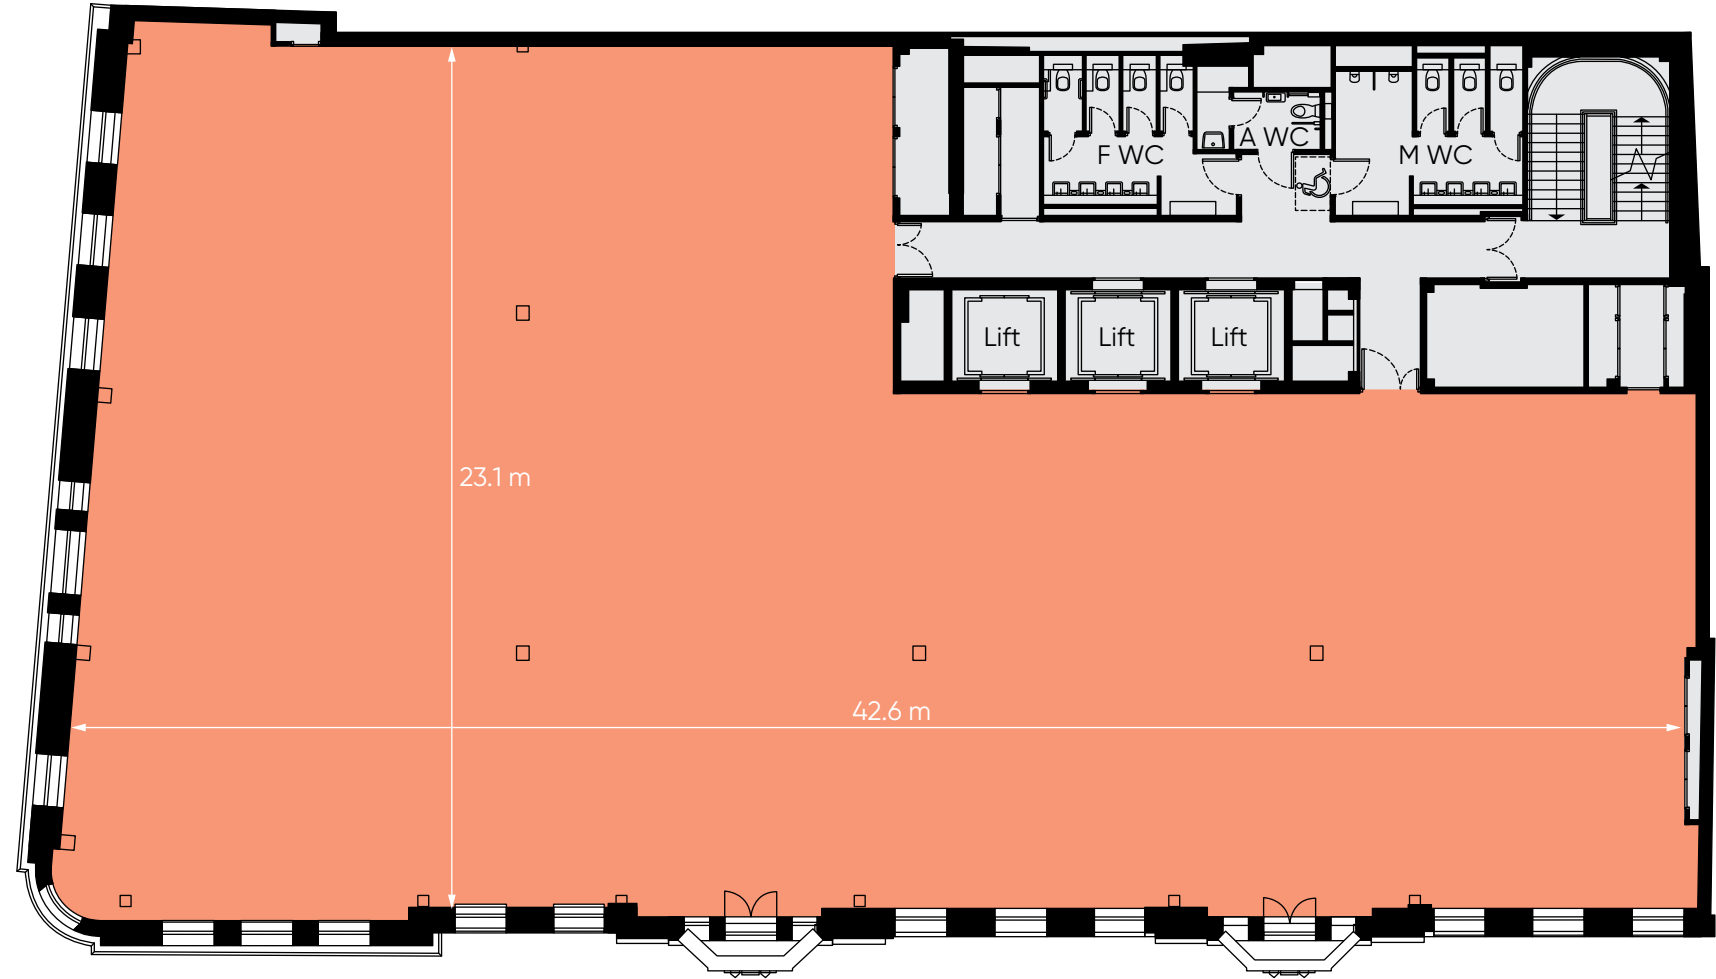

**FLOOR 05**

Office 8,353 sq.ft. 776 sq.m.

Marble Arch

Great Cumberland Place

Office Core Areas