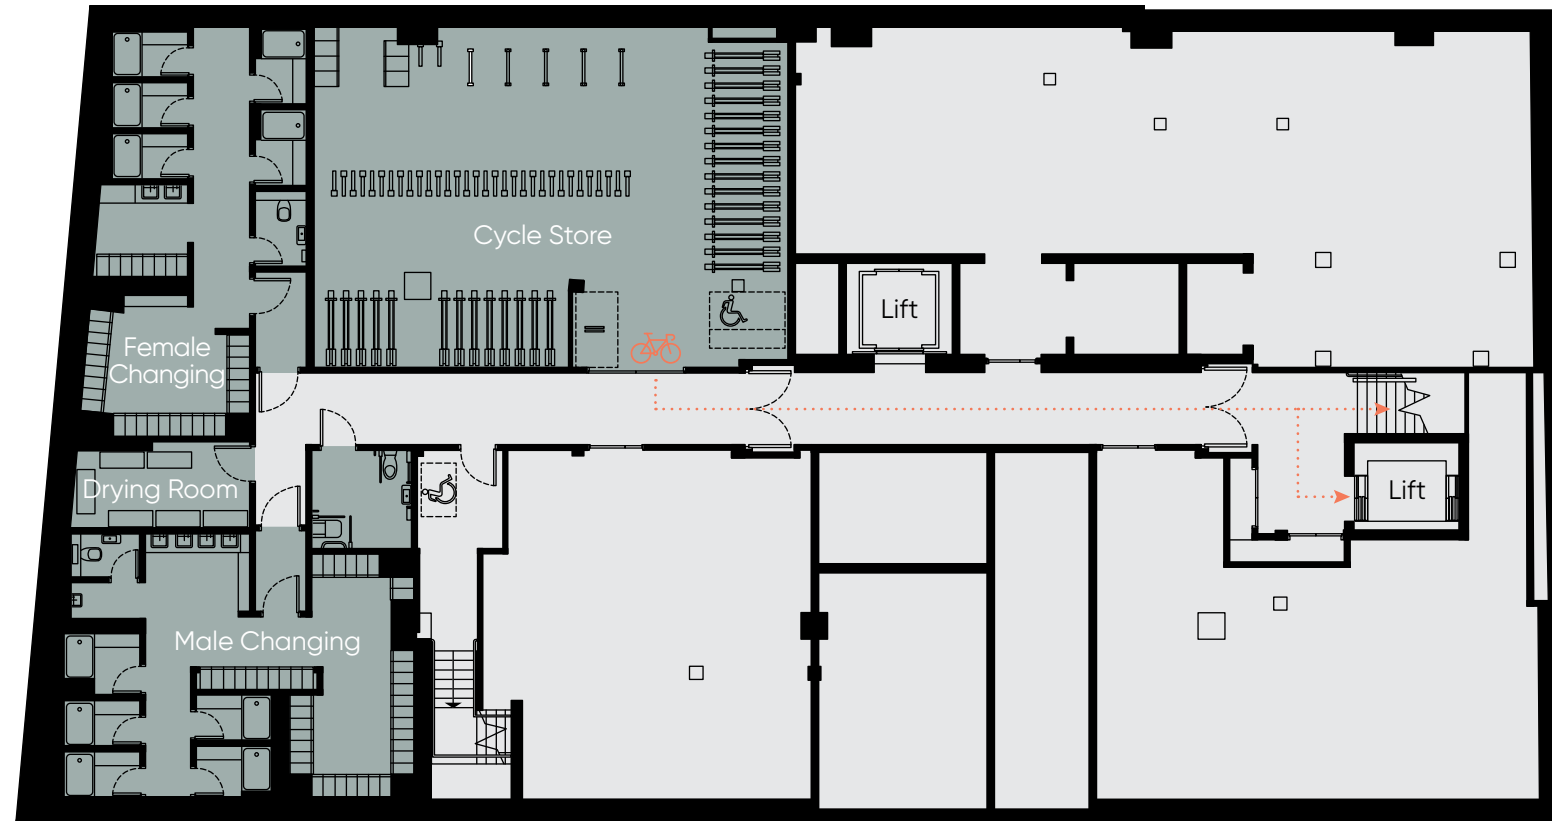

LOWER GROUND

Male and Female Changing Facilities

10 Showers

154 Lockers

Cycle Repair and

Electric Bike Charging Station.

121 Cycle Spaces

Marble Arch

Great Cumberland Place