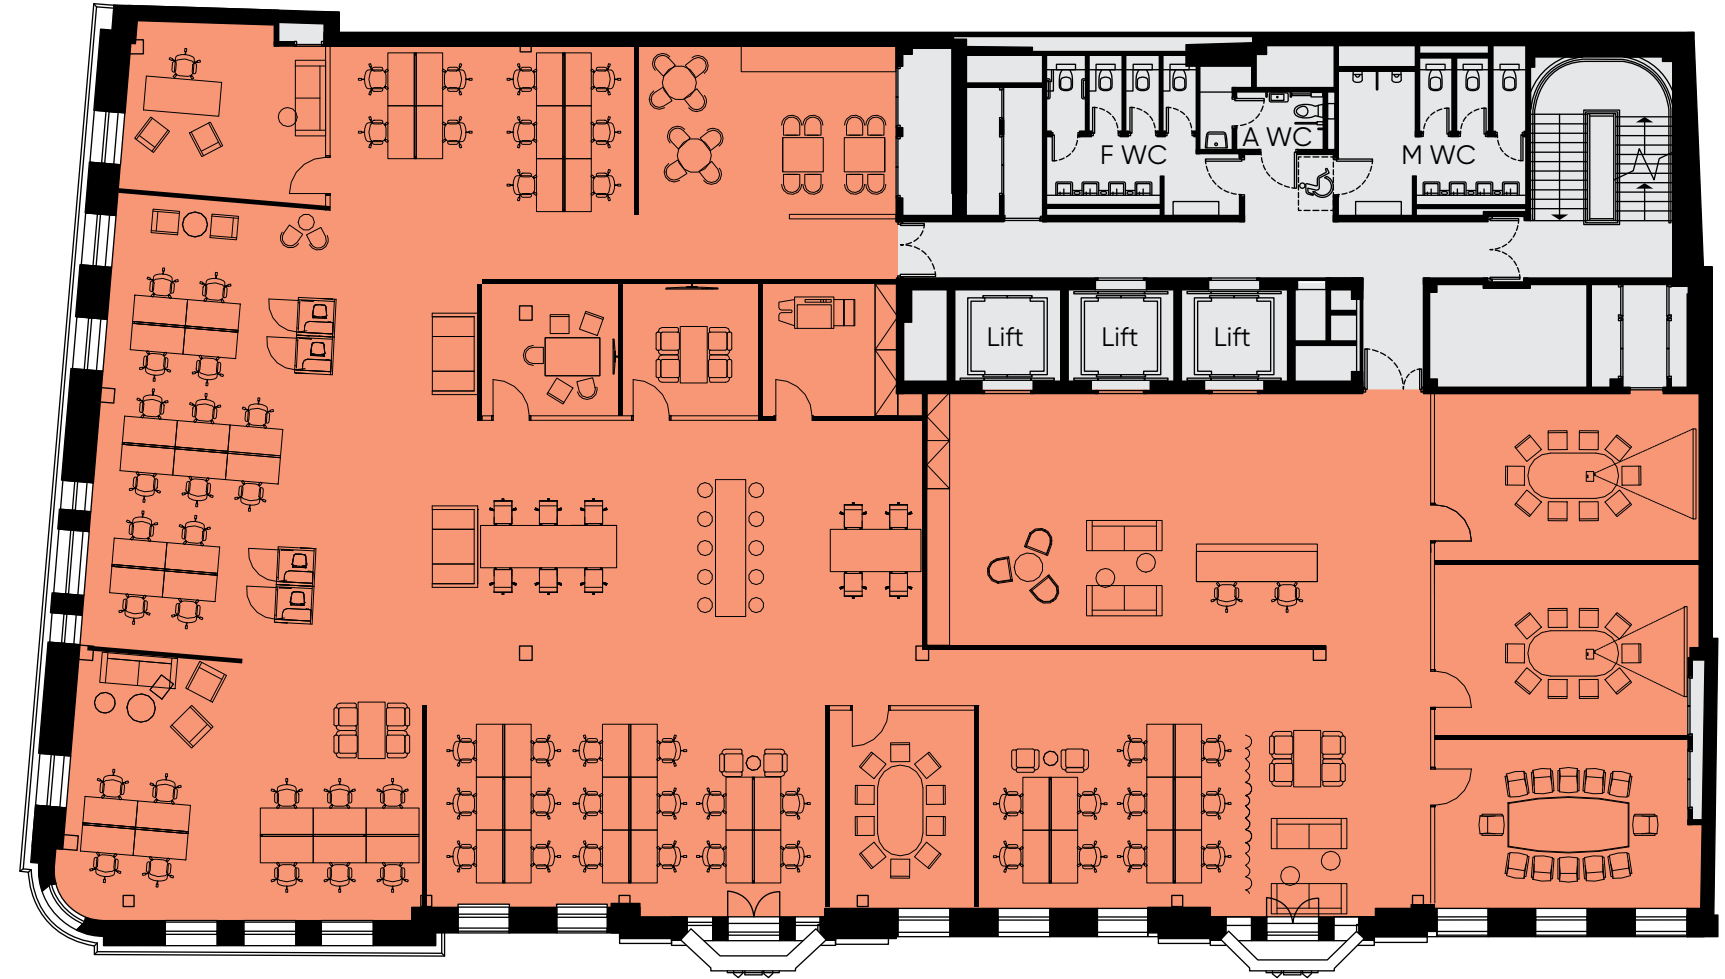

FLOOR 05 – Space plan

Office 8,353 sq.ft. 776 sq.m.

Density 1:10

Workstations	60
Hot Desks	10
Offices	1
Reception	2
Total	73

Marble Arch

Great Cumberland Place

Office Core Areas