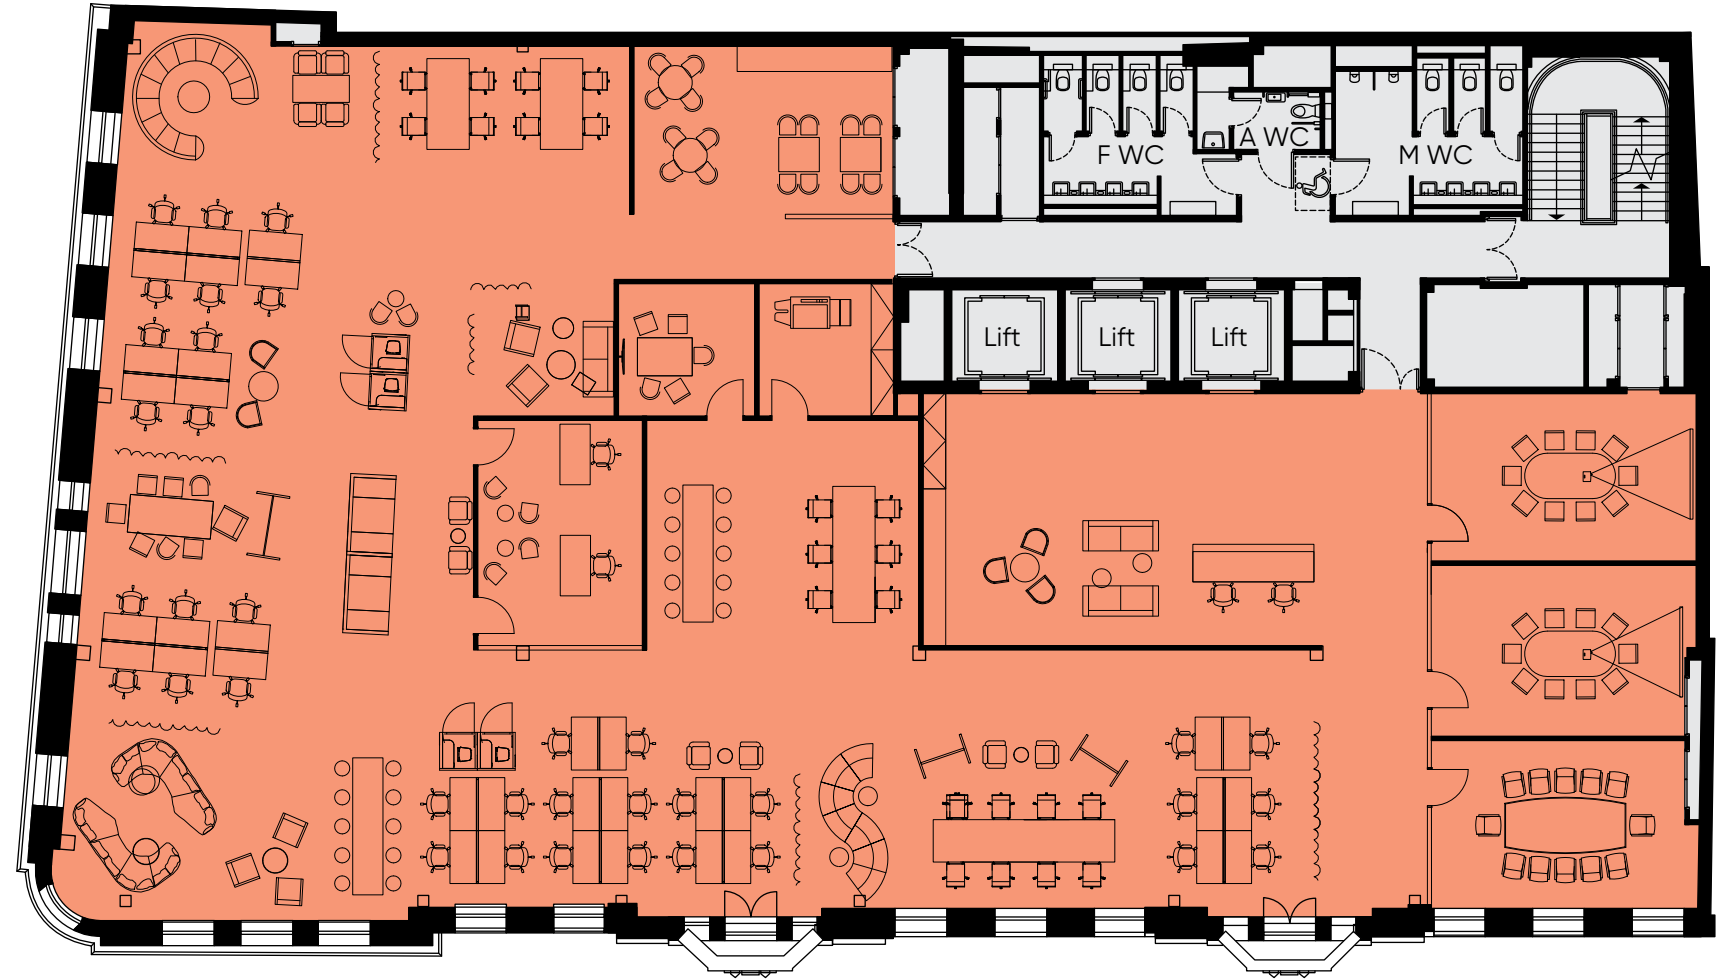

**FLOOR 05 – Space plan**

Office 8,353 sq.ft. 776 sq.m.

**Density 1:14**

Workstations	36
Hot Desks	22
Offices	2
Reception	2
<b>Total</b>	<b>62</b>

Marble Arch

Great Cumberland Place

Office Core Areas

Virtual Tour