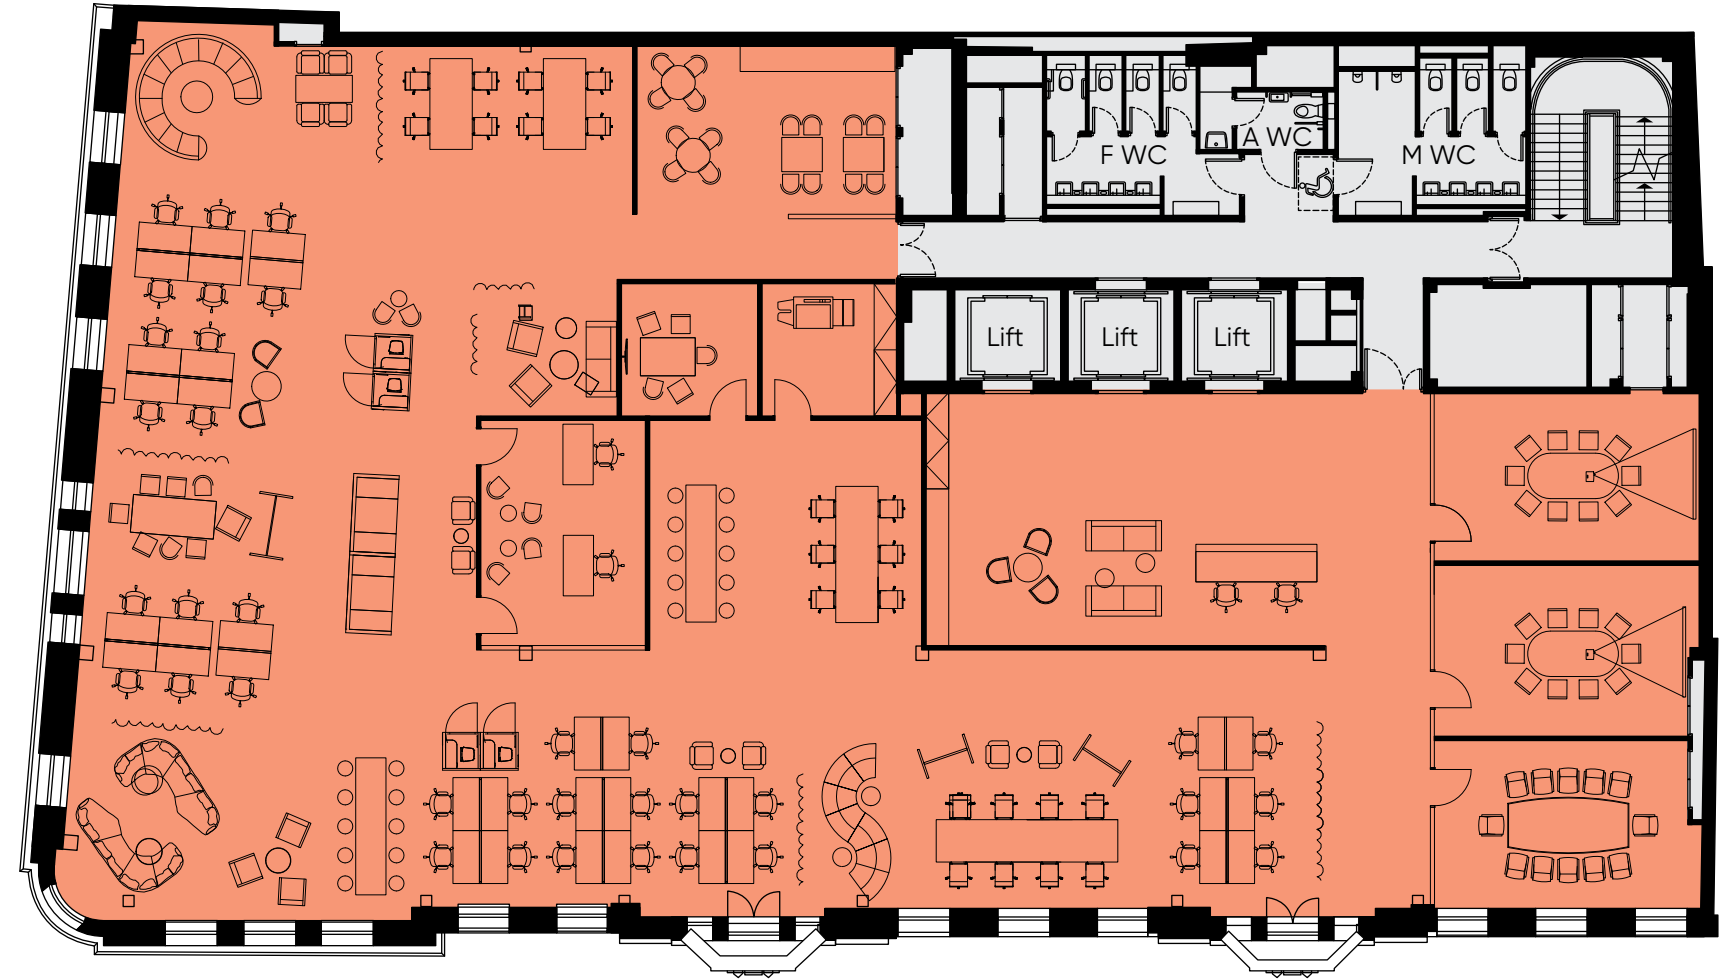

**FLOOR 05 – Space plan**

Office 8,353 sq.ft. 776 sq.m.

**Density 1:10**

Workstations	60
Hot Desks	10
Offices	1
Reception	2
<b>Total</b>	<b>73</b>

Marble Arch

Great Cumberland Place

Office Core Areas

**FLOOR 05 – Space plan**

Office 8,353 sq.ft. 776 sq.m.

**Density 1:14**

Workstations	36
Hot Desks	22
Offices	2
Reception	2
<b>Total</b>	<b>62</b>

Marble Arch

Great Cumberland Place

Office Core Areas

Virtual Tour