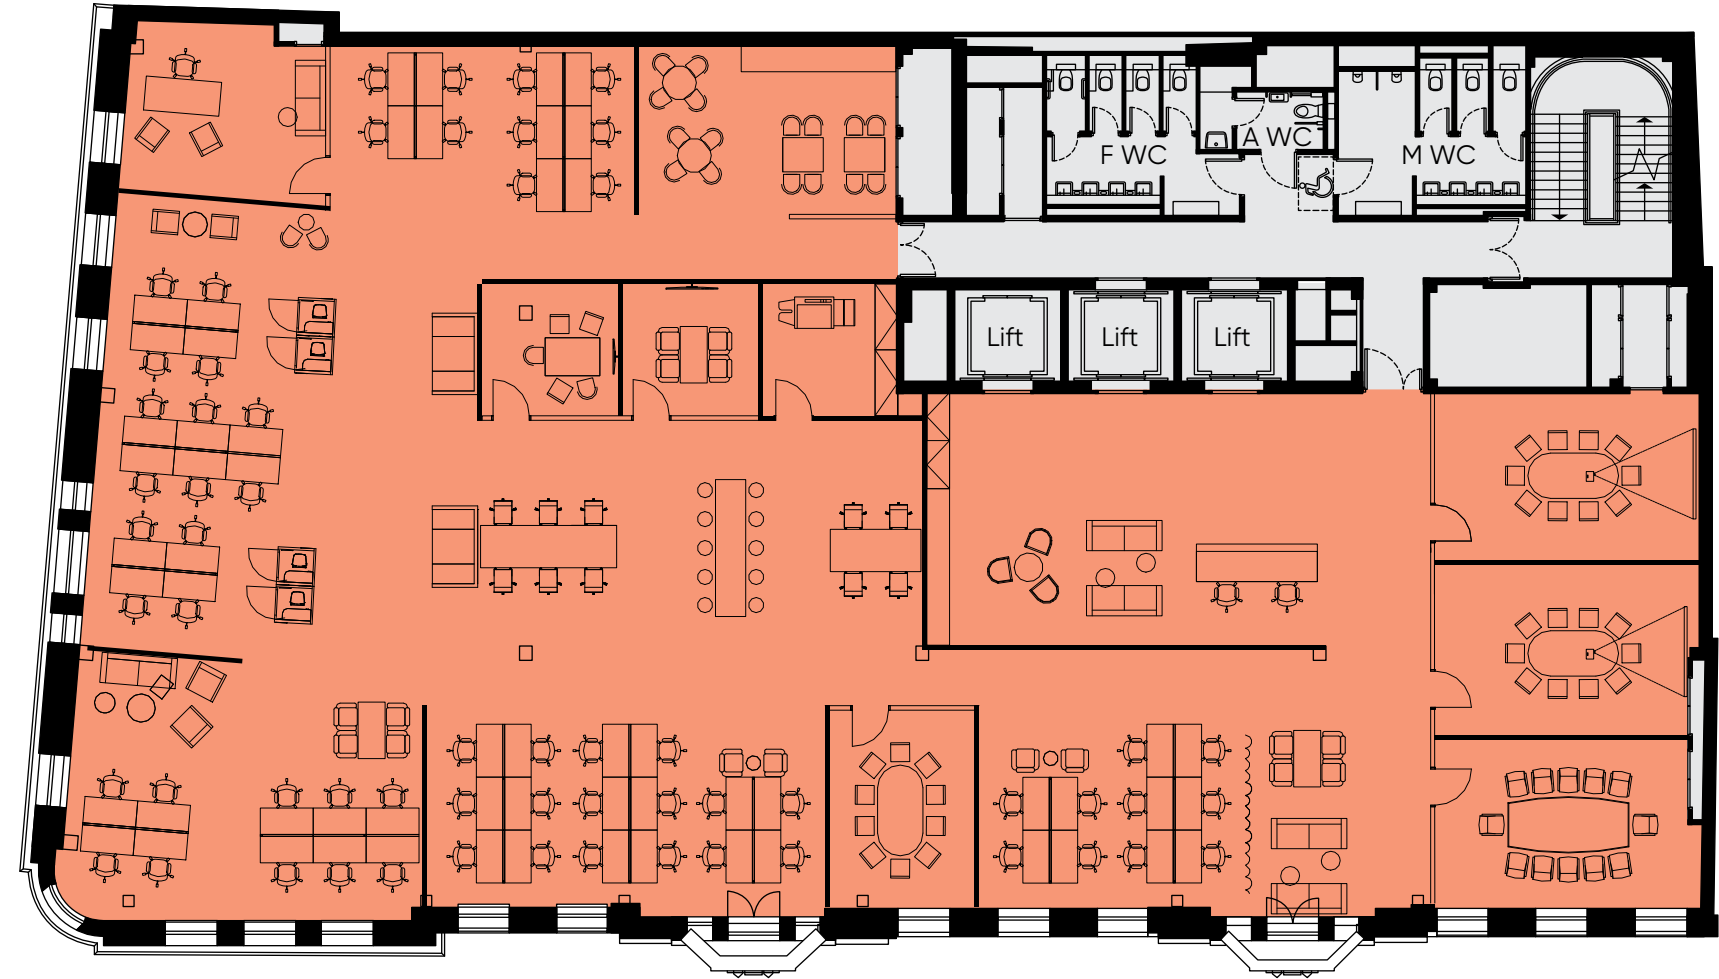

**FLOOR 05 – Space plan**

Office 8,353 sq.ft. 776 sq.m.

**Density 1:10**

Workstations	60
Hot Desks	10
Offices	1
Reception	2
<b>Total</b>	<b>73</b>

Marble Arch

Great Cumberland Place

Office Core Areas

**FLOOR 05 – Space plan**

Office 8,353 sq.ft. 776 sq.m.

**Density 1:14**

Workstations	36
Hot Desks	22
Offices	2
Reception	2
<b>Total</b>	<b>62</b>

Marble Arch

Great Cumberland Place

Office Core Areas

Virtual Tour